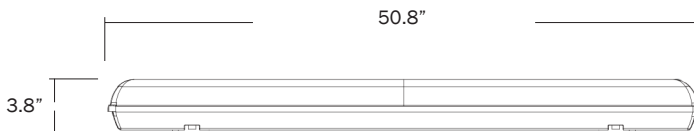

Vaportight Fixture 4ft 2 Lamps

INDOOR
Linear Fixture

Features and Benefits

- 30, 36 and 44 Watt Low Power and High Performance
- High quality polycarbonate housing to withstand impact and tampering
- IP65 rated to provide protection from dust and moisture
- Packaged with high efficiency LED tubes to provide superior lighting and low term maintenance costs
- Suitable for all environments where moisture or dust is prevalent
- Polycarbonate enclosure provides maximum protection while being easy to service and clean
- Compatible with room occupancy sensors
- 10x longer life span and durability when compared to fluorescent lamps
- Premium driver for a superior color and long life output
- Compatible with any of our lamps with internal drivers, AC power to 1 side
- LM79, LM80
- Rated Lifetime: 50,000 hours
- 5 Year Warranty*
- UV, IR and Mercury-free

5 Year Warranty

Reduces Energy & Cost

No Lead or Mercury

Part Number:	Wattage:	Lumens:	Light Efficacy (lm/w):**	CRI:	Length (in feet):	Voltage:
TL-VP4A30	30 (2x 15W)	3400-5000	94.44-113.63	≥80	4'	100-277 VAC
TL-VP4A36	36 (2 x 18W)	3400-5000	94.44-113.63	≥80	4'	100-277 VAC
TL-VP4A44	44 (2 x 22W)	3400-5000	94.44-113.63	≥80	4'	100-277 VAC

Varies depending on options and colors purchased.

CCT:	Life Hours:	Power Factor:	Operating Temperature:	Dimensions (in inches):	Indoor/Outdoor:	Certified Installer Required:
3000K	50,000	>0.92	-20 °C to 40 °C	50.8" x 6.6" x 3.8"	Both	Yes
4200K						
5000K						
6000K						