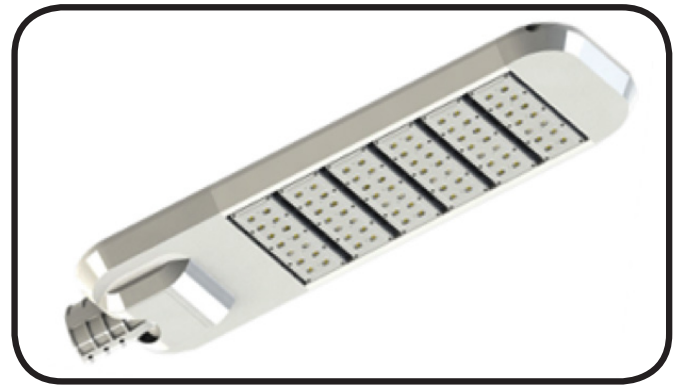

Trans-Lux iL Series LED Cobra Head

Features and Benefits

- 40-280 Watt Low Power and High Performance
- The new Trans-Lux iL Series LED street light use PHILIPS LUXEON® LED luminous source, providing excellent lumen output, long-lasting stability and splendid sight.
- Optical control function
- Dimming functions are supported by optional three in one dimmer (1-10V DC or PWM Signal or Resistance)
- IP67 & IK08 Rating
- Full range Trans-Lux iL Series LED street light utilizing MeanWell HLG Series high-end driver.
- Anodized Aluminum construction for optimal heat dissipation
- Lens: PC
- 5 year warranty*
- Rated Lifetime: 50,000 hours
- UV, IR and Mercury-free

Rated Life
50,000 hours

Reduces
Energy & Cost

Savings up to
60%-90%

Part Number:	Replaces:	Wattage:	Lumens:	CCT:	Voltage:	Dimensions (in inches):
Trans-Lux-40WiL	80W-100W HID	40	4000 4160	3800-4100K 5000-6300K	AC 100-240V /277V DC 12V / 24V	19.5" x 11.8" x 4.2"
Trans-Lux-80WiL	160W-200W HID	80	8000 8320	3800-4100K 5000-6300K	AC 100-240V /277V DC 12V / 24V	22.7" x 11.8" x 4.2"
Trans-Lux-120WiL	240W-280W HID	120	12240 12720	3800-4100K 5000-6300K	AC 100-240V /277V DC 24V	25.9" x 11.8" x 4.2"
Trans-Lux-160WiL	320W- 400W HID	160	16320 17120	3800-4100K 5000-6300K	AC 100-240V /277V	29.1" x 11.8" x 4.2"
Trans-Lux-200WiL	400W-500W HID	200	20400 21400	3800-4100K 5000-6300K	AC 100-240V /277V	32.3" x 11.8" x 4.2"
Trans-Lux-240WiL	480W-600W HID	240	24480 25680	3800-4100K 5000-6300K	AC 100-240V /277V	35.4" x 11.8" x 4.2"
Trans-Lux-280WiL	560W-700W HID	280	28560 29960	3800-4100K 5000-6300K	AC 100-240V /277V	38.6" x 11.8" x 4.2"

Trans-Lux il Series LED Cobra Head

Xtreme Luminaire Design

Equipped with exceptional Trans-Lux 3rd-generation LED module, the brand-new il Series LED street light will give best luminous output, stability and super long life.