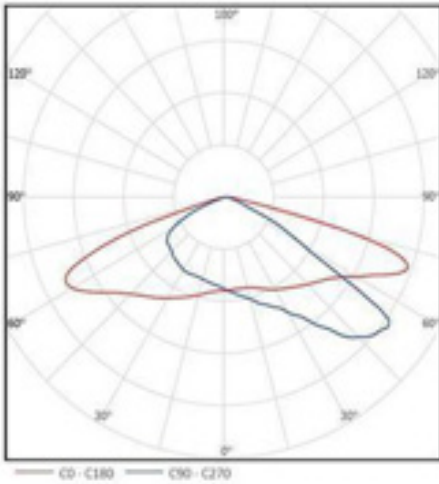

Photometry

Type II Medium