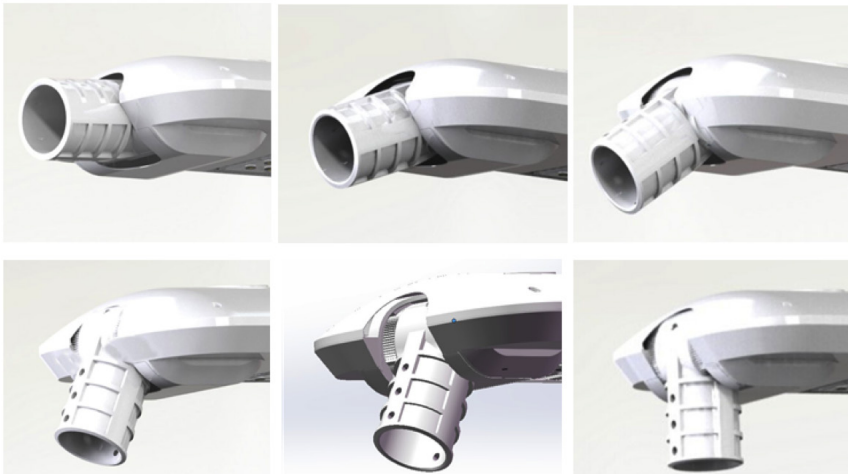

Trans-Lux iL Series LED Cobra Head

Features and Benefits

- 40-280 Watt Low Power and High Performance
- The new Trans-Lux iL Series LED street light use PHILIPS LUXEON® LED luminous source, providing excellent lumen output, long-lasting stability and splendid sight.
- Optical control function
- Dimming functions are supported by optional three in one dimmer (1-10V DC or PWM Signal or Resistance)
- IP67 & IK08 Rating
- Full range Trans-Lux iL Series LED street light utilizing MeanWell HLG Series high-end driver.
- Anodized Aluminum construction for optimal heat dissipation
- Lens: PC
- 5 year warranty*
- Rated Lifetime: 50,000 hours
- UV, IR and Mercury-free

Photometry

Type II Medium

Type III Medium

Type V Short

Flexible Installation

OUTDOOR
Cobra Head

Trans-Lux Energy Corporation
300 N Elizabeth St Suite 610c
Chicago, IL 60607
800.559.8197 • www.Trans-Lux.com