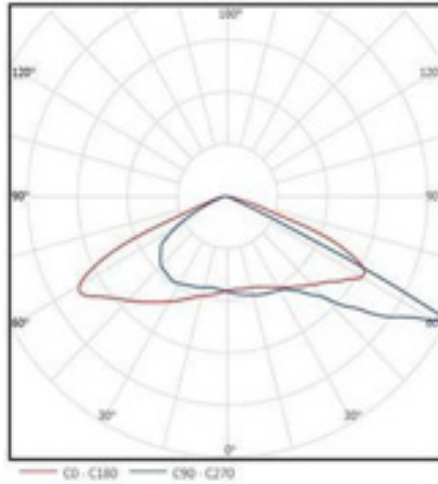

Photometry

Type II Medium

Type III Medium

Type V Short

Flexible Installation

OUTDOOR
Cobra Head

Trans-Lux Energy Corporation
300 N Elizabeth St Suite 610c
Chicago, IL 60607
800.559.8197 • www.Trans-Lux.com