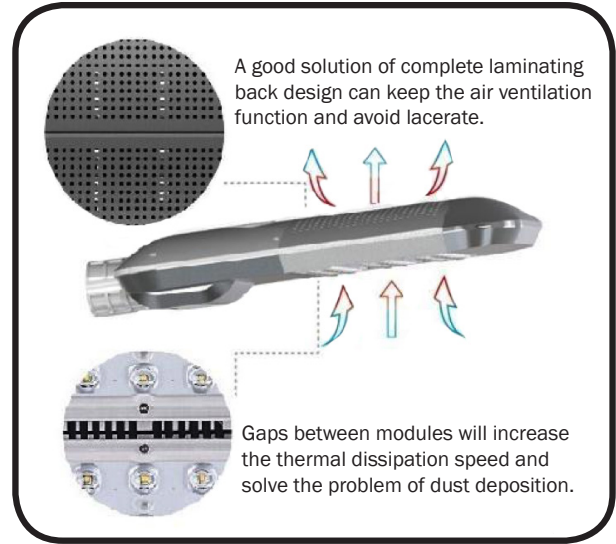

Trans-Lux il Series LED Cobra Head

Xtreme Luminaire Design

Equipped with exceptional Trans-Lux 3rd-generation LED module, the brand-new il Series LED street light will give best luminous output, stability and super long life.

Trans-Lux has its own R&D center, and it reserves all related patents for il Series LED street light.

Easy assembly, clean wiring & connection, up to 105-110 lm/w luminaire light output, IP67 rated, 90% plus driver efficiency, 5 years warranty for the luminaire.