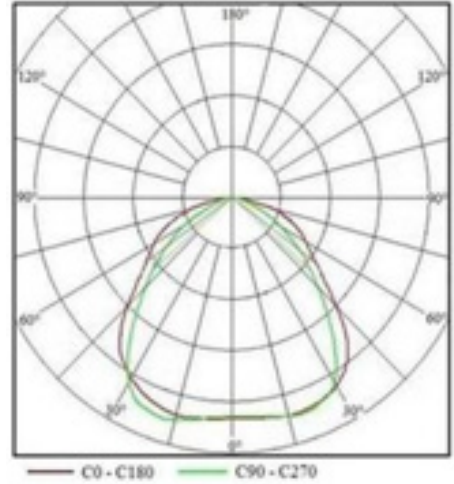

Photometry

Type II Medium

Type III Medium

Type V Short

Flexible Installation

OUTDOOR
Cobra Head

Trans-Lux Energy Corporation
300 N Elizabeth St Suite 610c
Chicago, IL 60607
800.559.8197 • www.Trans-Lux.com