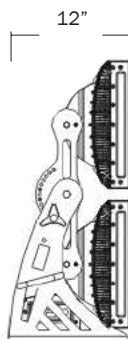

Applications

- Lighting Building Facades
- Parking Areas
- Walkways

Certifications:
CE
O342

*For warranty terms please visit our website Trans-Lux.com