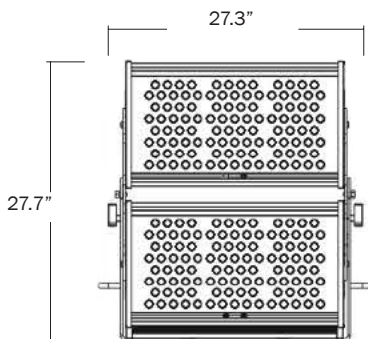

Applications

- Lighting Building Facades
- Parking Areas
- Walkways

Certifications:
CE
O342

*For warranty terms please visit our website Trans-Lux.com

Trans-Lux Energy Corporation
300 N Elizabeth St Suite 610c
Chicago, IL 60607
800.559.8197 • www.Trans-Lux.com