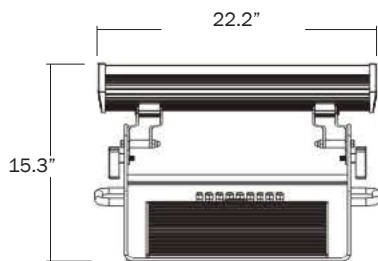

Applications

- Lighting Building Facades
- Parking Areas
- Walkways

Certifications:
CE
O342

*For warranty terms please visit our website Trans-Lux.com

Trans-Lux Energy Corporation
300 N Elizabeth St Suite 610c
Chicago, IL 60607
800.559.8197 • www.Trans-Lux.com