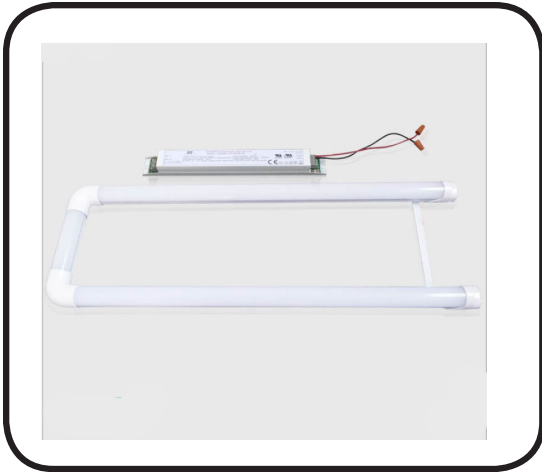

# Linear Tube U Bend 18 Watt

**INDOOR**  
Tubes

**Features and Benefits**

- 18 Watt Low Power and High Performance
- 0-10V Dimming
- Replaces Fluorescent 32W U lamps
- With isolated driver and double insulated wire
- External power supply
- Rated Lifetime: 50,000 hours
- 5 Year Warranty\*
- UV, IR and Mercury-free
- UL-Dry Locations

**5 Year  
Warranty**

**Reduces  
Energy & Cost**

**Savings up to  
60%**

Color Temperature(CCTK):	Part Number:	Description	Lumens:	CRI:	CCT:
<b>18 Watt U Bend Tube EPS</b>					
<b>3500K</b>	TL-T8U-ED-18W-35-C	LED U Bend 18 W T8 Clear Tube	1500	≥80	3500
	TL-T8U-ED-18W-35-F	LED U Bend 18 W T8 Frosted Tube	1500	≥80	3500
<b>18 Watt U Bend Tube EPS</b>					
<b>4000K</b>	TL-T8U-ED-18W-40-C	LED U Bend 18 W T8 Clear Tube	1500	≥80	4000
	TL-T8U-ED-18W-40-F	LED U Bend 18 W T8 Frosted Tube	1500	≥80	4000
<b>18 Watt U Bend Tube EPS</b>					
<b>5000K</b>	TL-T8U-ED-18W-50-C	LED U Bend 18 W T8 Clear Tube	1500	≥80	5000
	TL-T8U-ED-18W-50-F	LED U Bend 18 W T8 Frosted Tube	1500	≥80	5000

## Linear Tube U Bend 18 Watt

**INDOOR**  
Tubes

Color Temperature(CCTK):	Part Number:	Description	Lumens:	CRI:	CCT:
<b>18 Watt U Bend Tube IPS</b>					
<b>3500K</b>	TL-T8U-ID-18W-35-C	LED U Bend 18 W T8 Clear Tube	1500	≥80	3500
	TL-T8U-ID-18W-35-F	LED U Bend 18 W T8 Frosted Tube	1500	≥80	3500
<b>18 Watt U Bend Tube IPS</b>					
<b>4000K</b>	TL-T8U-ID-18W-40-C	LED U Bend 18 W T8 Clear Tube	1500	≥80	4000
	TL-T8U-ID-18W-40-F	LED U Bend 18 W T8 Frosted Tube	1500	≥80	4000
<b>18 Watt U Bend Tube IPS</b>					
<b>5000K</b>	TL-T8U-ID-18W-50-C	LED U Bend 18 W T8 Clear Tube	1500	≥80	5000
	TL-T8U-ID-18W-50-F	LED U Bend 18 W T8 Frosted Tube	1500	≥80	5000