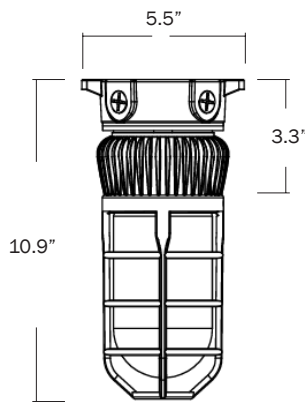

Ceiling Mount

Applications

- Industrial Mining/Facilities

Certifications:
RoHS, FCC,
LM79, LM80

*For warranty terms please visit our website Trans-Lux.com

Trans-Lux Energy Corporation
300 N Elizabeth St Suite 610c
Chicago, IL 60607
800.559.8197 • www.Trans-Lux.com