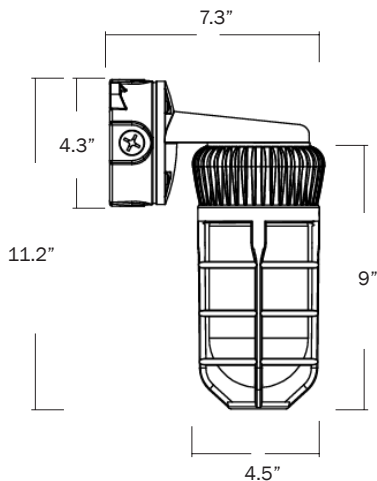

# LED Vaporproof Jelly Jar

**SPECIALTY**  
Vaporproof Jelly Jar

**Features and Benefits**

- 14 Watt Low Power and High Performance
- Efficacy exceeding 80 lm/W allows replacement of 100W incandescent or 23W CFL
- Die-cast housing, durable powder coat finish
- Clear Polycarbonate Lens
- IP66 rated
- Suitable for inverted mounting
- Multiple conduit entries for easy wiring
- Flat polycarbonate lens allows for lower mounting heights
- Rated Lifetime: 50,000 hours, L70 at TM-21 standards, 25 °C
- 5 Year Warranty\*
- UV, IR and Mercury-free

**Rated Life**  
50,000 hours

**Reduces**  
Energy & Cost

**No Lead or**  
Mercury

Part Number:	Wattage:	Lumens:	CRI:	Mount:	CCT:	Dimensions (in inches):
TL-MLVPW14LED50CP	14	1120	70	Wall Mount	5000K	7.3" x 11.2"
TL-MLVPC14LED50CP	14	1120	70	Ceiling Mount	5000K	5.5" x 10.9"

Voltage:	Power Factor:	Operating Frequency:	Operating Temperature:	Life Hours:	Indoor/Outdoor:	Certified Installer Required:
120-277V	>0.9	50/60Hz	-34 °C to 40 °C	50,000	Indoor	Yes

**Accessories**

Model Number:	Description:
TL-MLVPDLWG	14W LED Vaporproof Frosted Drop Lens and Die-Cast Wire Guard, Aluminum Finish