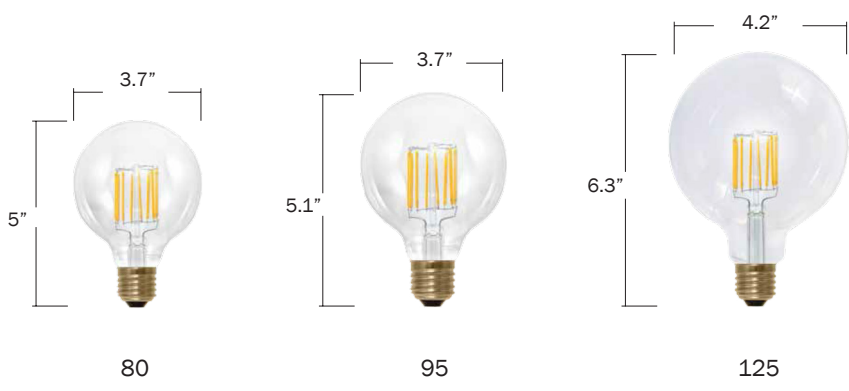

Applications

- Chandeliers
- Bathroom Vanity
- Accent Lighting
- General Decorative Indoor
- Lighting in Residential
- Office
- Retail
- Restaurant
- School
- Hospital
- Hotel/Motel

Certifications:
RoHS

*For warranty terms please visit our website Trans-Lux.com

Trans-Lux Energy Corporation
300 N Elizabeth St Suite 610c
Chicago, IL 60607
800.559.8197 • www.Trans-Lux.com