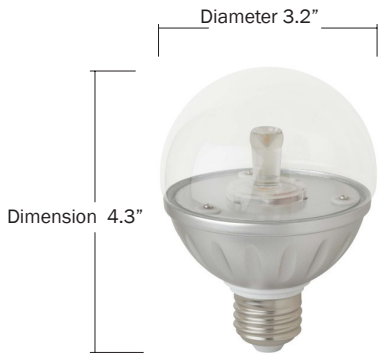

Globe G25 4.5 Watt Clear/Frosted

INDOOR
Globes

Features and Benefits

- 4.5 Watt Low Power and High Performance
- Matte Aluminum
- Soft uniform light distribution
- Replaces most applications using 40W energy saving incandescent lamps
- Rated Lifetime: 25,000 hours
- 3 Year Warranty*
- UV, IR and Mercury-free
- UL-Damp and Dry Locations

**Indoor/
Outdoor**

**Reduces
Energy & Cost**

**Rated Life
25,000 hours**

Part Number:	Replaces:	Wattage:	Base Type(s):	Dimmable:	CRI:	Lumens:	Life Hours:	Beam Angle:	Voltage:
52029111	40W	4.5	E26	No	≥82	210	25,000	73°	120 VAC
52028211	40W	4.5	E26	No	≥82	350	25,000	154°	120 VAC

Power Factor:	Operating Frequency:	Operating Temperature:	Color Temperature(CCTK):	Case Quantity:	Dimensions (in inches):	Indoor/ Outdoor:	Certified Installer Required:
>0.90	60 Hz	-20°C to 40°C	3000K	6	3.2" x 4.3"	Both	No
>0.90	60 Hz	-20°C to 40°C	3000K	6	3.2" x 4.3"	Both	No

Clear

Applications

- Chandeliers
- Bathroom Vanity
- Accent Lighting
- General Decorative Indoor
- Lighting in Residential
- Office
- Retail
- Restaurant
- School
- Hospital
- Hotel/Motel

Certifications:
RoHS

0011

Trans-Lux Energy Corporation
300 N Elizabeth St Suite 610c
Chicago, IL 60607
800.559.8197 • www.Trans-Lux.com