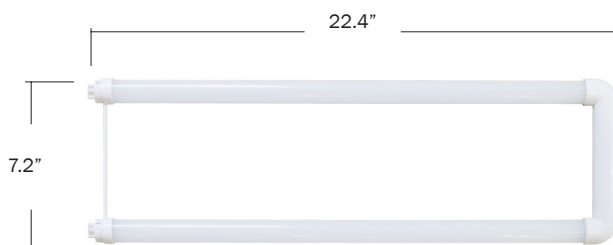

**3 Year
Warranty**

**Reduces
Energy & Cost**

**Savings up to
50%**

Part Number:	Wattage:	Description:	Lumens:	Dimmable:	CRI:
TL-BL-T8-18W 600-U BQET+	18	LED U Bend 18 W T8 2ft, ballast compatible, instant fit, double side power	WW: 1680 CW: 1880	No	≥80

CCT:	Voltage:	Base Type(s):	Driver:	Operating Temperature:	Length (in feet):	Indoor/Outdoor:	Certified Installer Required:
3000K 4000K 5000K	100-277 VAC (Covers 100-120 VAC)	G13	Internal	-20 °C to 40 °C	2'	Indoor	Yes