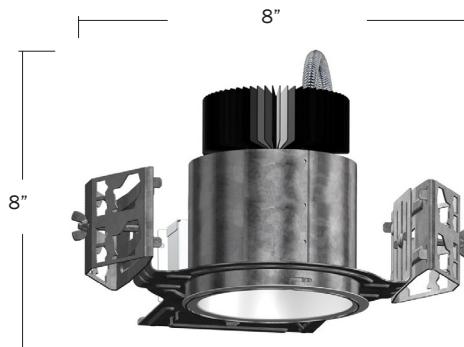

# 8 inch Downlights – 18, 23, 27, 33 and 40 Watt

**INDOOR**  
Downlight

**Features and Benefits**

- 18, 23, 27, 33, and 40 Watt Low Power and High Performance
- Unique aesthetics and top-tier commercial grade retrofit LED fixtures
- A variety of finishes and colors in downlight (White, Silver gray...)
- 8" versions available to retrofit Incandescent or vertical CFL existing rough-ins
- Excellent efficacies of up to 75 lm/W
- Suitable for Damp locations
- Dimming: 0-10V Dimming
- Rated Lifetime: 50,000 hours
- 5 Year Warranty\*
- UV, IR and Mercury-free
- UL-Dry Location

**Dimmable**

**Reduces Energy & Cost**

**No Lead or Mercury**

Color Temperature(CCT):	Part Number:	Description	Lumens:	Dimmable:	CRI:	CCT:
<b>2700K</b>	TL 8CD 18WD 27	18W 8inch Commercial LED Downlight	1250	Yes	≥80	2700K
	TL 8CD 23WD 27	23W 8inch Commercial LED Downlight	1550	Yes	≥80	2700K
	TL 8CD 27WD 27	27W 8inch Commercial LED Downlight	1950	Yes	≥80	2700K
	TL 8CD 33WD 27	33W 8inch Commercial LED Downlight	2400	Yes	≥80	2700K
	TL 8CD 40WD 27	40W 8inch Commercial LED Downlight	2750	Yes	≥80	2700K
	TL 8CD 18WN 27	18W 8inch Commercial LED Downlight	1250	No	≥80	2700K
	TL 8CD 23WN 27	23W 8inch Commercial LED Downlight	1550	No	≥80	2700K
	TL 8CD 27WN 27	27W 8inch Commercial LED Downlight	1950	No	≥80	2700K
	TL 8CD 33WN 27	33W 8inch Commercial LED Downlight	2400	No	≥80	2700K
	TL 8CD 40WN 27	40W 8inch Commercial LED Downlight	2750	No	≥80	2700K

Voltage:	Power Factor:	Operating Temperature:	Life Hours:	Dimensions (in inches):	Indoor/Outdoor:	Retrofit/New Fixture:	Certified Installer Required:
100-277 VAC	> 0.9	-20°C to 40°C	50,000	8" x 8"	Indoor	New Fixture	Yes