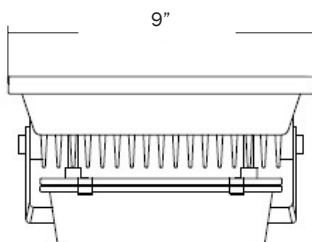

Rated Life
50,000 hours

Reduces
Energy & Cost

No Lead or
Mercury

OUTDOOR
Flood Light

Part Number:	Wattage:	CRI:	Lumens:	Beam Angle:	Voltage:	Power Factor:
TL-TG30W-A	30	≥80	2400-2700	60°/120°-140°	AC85-265V	0.90

Operating Frequency:	Color Temperature(CCT):	Operating Temperature:	Life Hours:	Dimensions (in inches):	Indoor/Outdoor:	Certified Installer Required:
50-60 Hz	2700-3500K 6000-6500K	-30° C to 45° C	50,000	9" x 5" x 7"	Outdoor	Yes