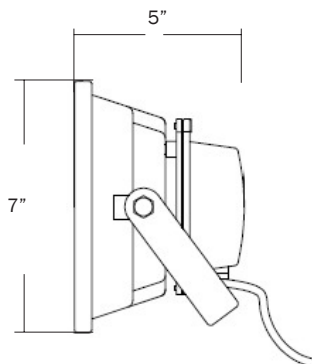

Rated Life
50,000 hours

Reduces
Energy & Cost

No Lead or
Mercury

OUTDOOR
Flood Light

Part Number:	Wattage:	CRI:	Lumens:	Beam Angle:	Voltage:	Power Factor:
TL-TG30W-A	30	≥80	2400-2700	60°/120°-140°	AC85-265V	0.90

Operating Frequency:	Color Temperature(CCT):	Operating Temperature:	Life Hours:	Dimensions (in inches):	Indoor/Outdoor:	Certified Installer Required:
50-60 Hz	2700-3500K 6000-6500K	-30° C to 45° C	50,000	9" x 5" x 7"	Outdoor	Yes