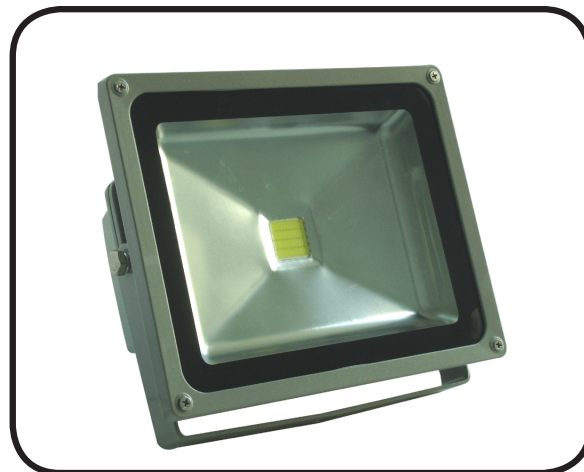

High Power LED Flood Light

Features and Benefits

- 30 Watt Low Power and High Performance
- Available Colors: Dark Grey and Black Shells
- Application Types: Flood Lighting and Wall Washing
- Rated Lifetime: 50,000 hours
- 3 year warranty*
- UV, IR and Mercury-free
- IP65 Certification

Rated Life
50,000 hours

Reduces
Energy & Cost

No Lead or
Mercury

OUTDOOR
Flood Light

Part Number:	Wattage:	CRI:	Lumens:	Beam Angle:	Voltage:	Power Factor:
TL-TG30W-A	30	≥80	2400-2700	60°/120°-140°	AC85-265V	0.90