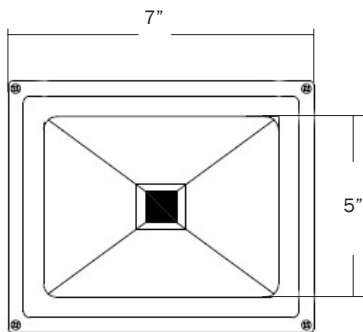

Rated Life
50,000 hours

Reduces
Energy & Cost

No Lead or
Mercury

OUTDOOR
Flood Light

Part Number:	Wattage:	CRI:	Lumens:	Beam Angle:	Voltage:	Power Factor:
TL-TG30W-A	30	≥80	2400-2700	60°/120°-140°	AC85-265V	0.90

Operating Frequency:	Color Temperature(CCT):	Operating Temperature:	Life Hours:	Dimensions (in inches):	Indoor/Outdoor:	Certified Installer Required:
50-60 Hz	2700-3500K 6000-6500K	-30° C to 45° C	50,000	9" x 5" x 7"	Outdoor	Yes