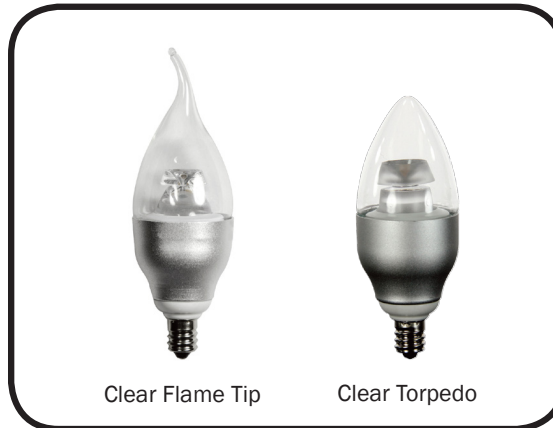

4 Watt Decorative Candle

INDOOR
Candelabra

Features and Benefits

- 4 Watt Low Power and High Performance
- Aluminum housing for thermal heat protection
- Dimmable down to 10 percent
- Suitable for damp locations
- Not for use in enclosed luminaires
- Saves more than 80 percent on energy
- Rated life 25,000 hours, L70
- 5 Year Warranty*
- UV, IR and Mercury - free
- UL - Dry Locations

Dimmable

Reduces Energy & Cost

No Lead or Mercury

Clear Flame Tip

Clear Torpedo

Part Number:	Replaces:	Wattage:	Base Type(s):	Dimmable:	CRI:	Lumens:	Color Temperature(CCT):
TLSKCC4.0DLED30F	25W	4	E12	Yes	>80	240	3000K
TLSKCC4.0DLED27	25W	4	E12	Yes	>80	230	2700K

Compatible Dimmers

Make	Dimmer Model
Lutron	S-600
Lutron	LGCL-153P
Lutron	LG-600P
Lutron	CTCL-153PD
Lutron	SELVB-300P
Arctic Lighting	PH3-A
Smart Home	2876D
Leviton	IPL06

Power Factor:	Operating Temperature:	Life Hours:	Dimensions (in inches):	Indoor/Outdoor:	Certified Installer Required:
>0.6	-20°C to 40°C	25,000	1.5" x 4.6" 1.5" x 3.9"	Indoor	No