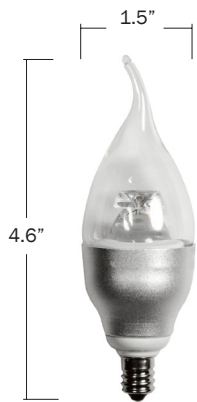

4 Watt Decorative Candle

INDOOR
Candelabra

Features and Benefits

- 4 Watt Low Power and High Performance
- Aluminum housing for thermal heat protection
- Dimmable down to 10 percent
- Suitable for damp locations
- Not for use in enclosed luminaires
- Saves more than 80 percent on energy
- Rated life 25,000 hours, L70
- 5 Year Warranty*
- UV, IR and Mercury - free
- UL - Dry Locations

Dimmable

Reduces Energy & Cost

No Lead or Mercury

Clear Flame Tip

Clear Torpedo

Part Number:	Replaces:	Wattage:	Base Type(s):	Dimmable:	CRI:	Lumens:	Color Temperature(CCT):
TLSKCC4.0DLED30F	25W	4	E12	Yes	>80	240	3000K
TLSKCC4.0DLED27	25W	4	E12	Yes	>80	230	2700K

Compatible Dimmers

Make	Dimmer Model
Lutron	S-600
Lutron	LGCL-153P
Lutron	LG-600P
Lutron	CTCL-153PD
Lutron	SELVB-300P
Arctic Lighting	PH3-A
Smart Home	2876D
Leviton	IPL06

Power Factor:	Operating Temperature:	Life Hours:	Dimensions (in inches):	Indoor/Outdoor:	Certified Installer Required:
>0.6	-20°C to 40°C	25,000	1.5" x 4.6" 1.5" x 3.9"	Indoor	No