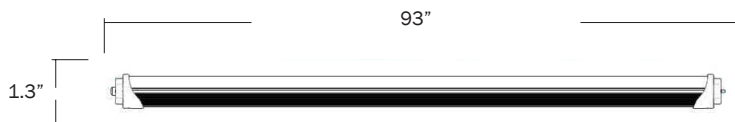

Applications

- Healthcare
- Hospitality
- Office
- Property Management
- Residential
- Retail

Voltage:	Power Factor:	Operating Temperature:	Life Hours:	Case Quantity:	Dimensions (in inches):	Indoor/Outdoor:	Certified Installer Required:
100-277 VAC	> 0.9	-10 °C to 30 °C	50,000	25 pcs	93" x 1.3"	Indoor	Yes

NOTE: Bold Part Numbers listed above are cUL

Certifications:
RoHS, FCC