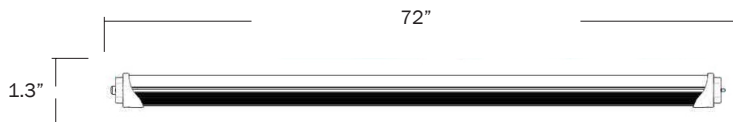

*For warranty terms please visit our website Trans-Lux.com

Trans-Lux Energy Corporation
300 N Elizabeth St Suite 610c
Chicago, IL 60607
800.559.8197 • www.Trans-Lux.com