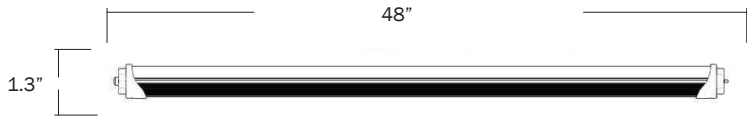

18W 4ft TLSecond GEN T8 LED Tube

INDOOR
Linear Tube

Features and Benefits

- 18 Watt Low Power and High Performance
- Energy savings about 70%
- Unique aesthetics for commercial grade fixtures
- Excellent efficacies of up to 100 lm/W
- For Dimmable Tubes: 0-10V Dimming
- Available with internal and external drivers
- Rated Lifetime: 50,000 hours
- 5 Year Warranty*
- UV, IR and Mercury-free

5 Year Warranty

Reduces Energy & Cost

No Lead or Mercury

Part Number:	Description:	Dimmable:	CCT:	Lumens:	CRI:
Single End Tubes					
TL-T8-18W1200 BINS30F	Frosted 4' 18 Watt T8 Tube, Internal Driver	No	3000K	1980	≥83
TL-T8-18W1200 BINS35F	Frosted 4' 18 Watt T8 Tube, Internal Driver	No	3500K	1980	≥83
TL-T8-18W1200 BINS40F	Frosted 4' 18 Watt T8 Tube, Internal Driver	No	4000K	2050	≥83
TL-T8-18W1200 BINS45F	Frosted 4' 18 Watt T8 Tube, Internal Driver	No	4500K	2050	≥83
TL-T8-18W1200 BINS50F	Frosted 4' 18 Watt T8 Tube, Internal Driver	No	5000K	2150	≥83
Single End Tubes					
TL-T8-18W1200 BINS30C	Clear 4' 18 Watt T8 Tube, Internal Driver	No	3000K	1980	≥83
TL-T8-18W1200 BINS35C	Clear 4' 18 Watt T8 Tube, Internal Driver	No	3500K	1980	≥83
TL-T8-18W1200 BINS40C	Clear 4' 18 Watt T8 Tube, Internal Driver	No	4000K	2050	≥83
TL-T8-18W1200 BINS45C	Clear 4' 18 Watt T8 Tube, Internal Driver	No	4500K	2050	≥83
TL-T8-18W1200 BINS50C	Clear 4' 18 Watt T8 Tube, Internal Driver	No	5000K	2150	≥83

Voltage:	Power Factor:	Operating Temperature:	Life Hours:	Case Quantity:	Dimensions (in inches):	Indoor/Outdoor:	Certified Installer Required:
100-277 VAC	> 0.9	-10°C to 30°C	50,000	25 pcs	48" x 1.3"	Indoor	Yes