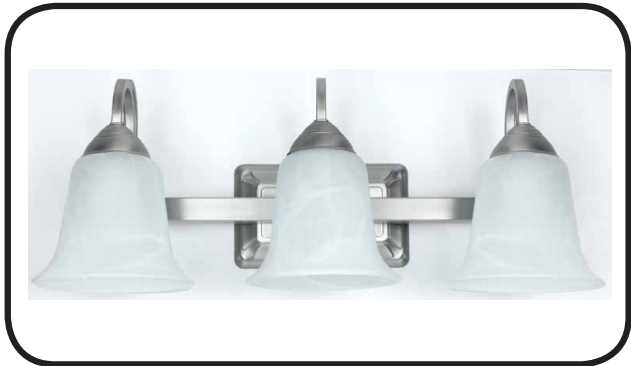

3-Light LED Vanity

SPECIALTY
Vanity Light

Features and Benefits

- 26 Watt Low Power and High Performance
- Energy Efficient: Up to 80% less energy than standard Incandescent
- Instant on to full brightness
- No bulbs required; Uses 3 integrated LED Modules
- Rated Lifetime: 40,000 hours
- 5 Year Warranty*
- UV, IR and Mercury-free
- UL-Dry and Damp Location

Reduces Energy & Cost

Up to 80% Less Energy

No Lead or Mercury

Part Number:	Wattage:	Dimmable:	Lumens:	Life Hours:	Voltage:	Power Factor:
73960	26	No	950	40,000	120V	>.95

Operating Frequency:	Operating Temperature:	Color Temperature(CCT):	Dimensions (in inches):	Indoor/Outdoor:	Certified Installer Required:
60Hz	-20°C to 40°C	3000K	8" x 21.7"	Indoor	No