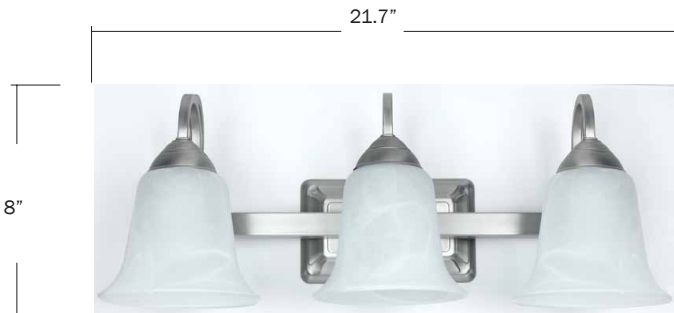

3-Light LED Vanity

SPECIALTY
Vanity Light

Features and Benefits

- 26 Watt Low Power and High Performance
- Energy Efficient: Up to 80% less energy than standard Incandescent
- Instant on to full brightness
- No bulbs required; Uses 3 integrated LED Modules
- Rated Lifetime: 40,000 hours
- 5 Year Warranty*
- UV, IR and Mercury-free
- UL-Dry and Damp Location

Reduces Energy & Cost

Up to 80% Less Energy

No Lead or Mercury

Part Number:	Wattage:	Dimmable:	Lumens:	Life Hours:	Voltage:	Power Factor:
73960	26	No	950	40,000	120V	>.95

Operating Frequency:	Operating Temperature:	Color Temperature(CCT):	Dimensions (in inches):	Indoor/Outdoor:	Certified Installer Required:
60Hz	-20°C to 40°C	3000K	8" x 21.7"	Indoor	No