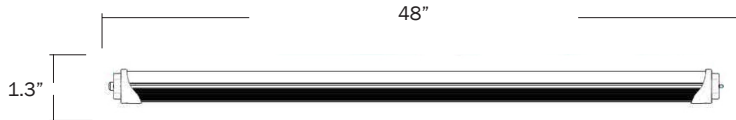

# 15W 4ft TLSecond GEN T8 LED Tube

**INDOOR**  
Linear Tube

**Features and Benefits**

- 15 Watt Low Power and High Performance
- Energy savings about 70%
- Unique aesthetics for commercial grade fixtures
- Excellent efficacies of up to 100 lm/W
- For Dimmable Tubes: 0-10V Dimming
- Available with internal and external drivers
- Rated Lifetime: 50,000 hours
- 5 Year Warranty\*
- UV, IR and Mercury-free

**5 Year Warranty**

**Reduces Energy & Cost**

**No Lead or Mercury**

Part Number:	Description:	Dimmable:	CCT:	Lumens:	CRI:
<b>Single End Tubes</b>					
TL-T8-15W1200 BINS30F	Frosted 4' 15 Watt T8 Tube, Internal Driver	No	3000K	1650	≥83
TL-T8-15W1200 BINS35F	Frosted 4' 15 Watt T8 Tube, Internal Driver	No	3500K	1650	≥83
TL-T8-15W1200 BINS40F	Frosted 4' 15 Watt T8 Tube, Internal Driver	No	4000K	1750	≥83
TL-T8-15W1200 BINS45F	Frosted 4' 15 Watt T8 Tube, Internal Driver	No	4500K	1750	≥83
TL-T8-15W1200 BINS50F	Frosted 4' 15 Watt T8 Tube, Internal Driver	No	5000K	1850	≥83
<b>Single End Tubes</b>					
TL-T8-15W1200 BINS30C	Clear 4' 15 Watt T8 Tube, Internal Driver	No	3000K	1650	≥83
TL-T8-15W1200 BINS35C	Clear 4' 15 Watt T8 Tube, Internal Driver	No	3500K	1650	≥83
TL-T8-15W1200 BINS40C	Clear 4' 15 Watt T8 Tube, Internal Driver	No	4000K	1750	≥83
TL-T8-15W1200 BINS45C	Clear 4' 15 Watt T8 Tube, Internal Driver	No	4500K	1750	≥83
TL-T8-15W1200 BINS50C	Clear 4' 15 Watt T8 Tube, Internal Driver	No	5000K	1850	≥83

Voltage:	Power Factor:	Operating Temperature:	Life Hours:	Case Quantity:	Dimensions (in inches):	Indoor/Outdoor:	Certified Installer Required:
100-277 VAC	> 0.9	-10°C to 30°C	50,000	25 pcs	48" x 1.3"	Indoor	Yes