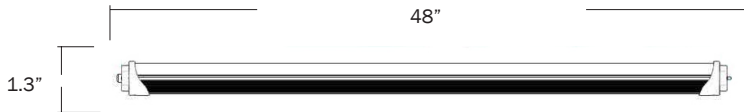

15W 4ft TLSecond GEN T5 LED Tube

INDOOR
Linear Tube

Features and Benefits

- 15 Watt Low Power and High Performance
- Energy savings about 70%
- Unique aesthetics for commercial grade fixtures
- Excellent efficacies of up to 100 lm/W
- Available with internal and external drivers
- Rated Lifetime: 50,000 hours
- 5 Year Warranty*
- UV, IR and Mercury-free

**5 Year
Warranty**

**Reduces
Energy & Cost**

**No Lead or
Mercury**

Part Number:	Description:	Dimmable:	CCT:	Lumens:	CRI:
Single End Tubes					
TL-T5-15W1200 BINS30F	Frosted 4' 15 Watt T5 Tube, Internal Driver	No	3000K	1650	≥83
TL-T5-15W1200 BINS35F	Frosted 4' 15 Watt T5 Tube, Internal Driver	No	3500K	1650	≥83
TL-T5-15W1200 BINS40F	Frosted 4' 15 Watt T5 Tube, Internal Driver	No	4000K	1750	≥83
TL-T5-15W1200 BINS45F	Frosted 4' 15 Watt T5 Tube, Internal Driver	No	4500K	1750	≥83
TL-T5-15W1200 BINS50F	Frosted 4' 15 Watt T5 Tube, Internal Driver	No	5000K	1850	≥83
Single End Tubes					
TL-T5-15W1200 BINS30C	Clear 4' 15 Watt T5 Tube, Internal Driver	No	3000K	1650	≥83
TL-T5-15W1200 BINS35C	Clear 4' 15 Watt T5 Tube, Internal Driver	No	3500K	1650	≥83
TL-T5-15W1200 BINS40C	Clear 4' 15 Watt T5 Tube, Internal Driver	No	4000K	1750	≥83
TL-T5-15W1200 BINS45C	Clear 4' 15 Watt T5 Tube, Internal Driver	No	4500K	1750	≥83
TL-T5-15W1200 BINS50C	Clear 4' 15 Watt T5 Tube, Internal Driver	No	5000K	1850	≥83

Voltage:	Power Factor:	Operating Temperature:	Life Hours:	Case Quantity:	Dimensions (in inches):	Indoor/Outdoor:	Certified Installer Required:
100-277 VAC	> 0.9	-10 °C to 30 °C	50,000	25 pcs	48" x 1.3"	Indoor	Yes