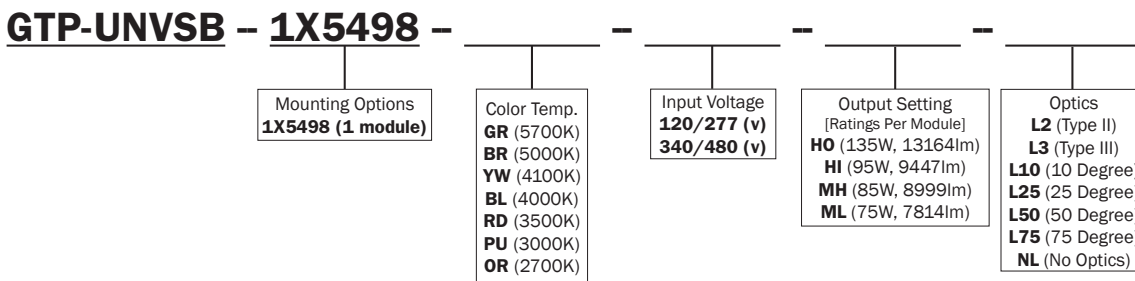

Applications

- Shoebox
- Cobrahead
- Canopy
- Parking Lot
- Highbay
- Lowbay
- Wall Pack

DLC Certified in 95W & 135W settings

Certifications: RoHS, ETL Listed

*For warranty terms please visit our website Trans-Lux.com

Trans-Lux Energy Corporation
300 N Elizabeth St Suite 610c
Chicago, IL 60607
800.559.8197 • www.Trans-Lux.com

RETROFITS Plate