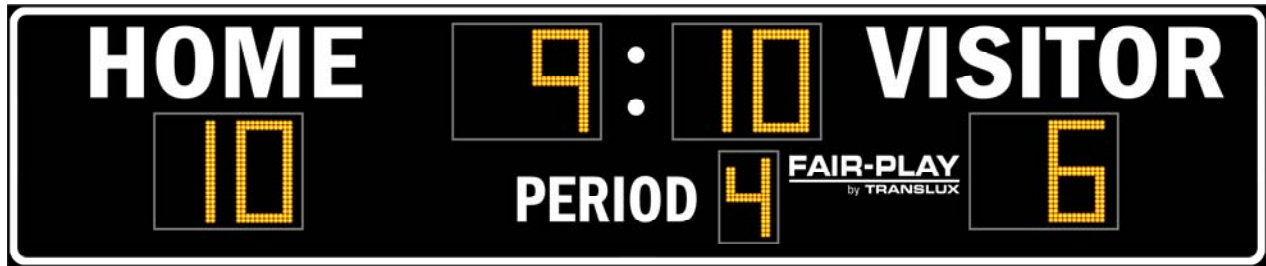

FAIR-PLAY MULTI-PURPOSE SCOREBOARD

MODEL: MP-8124-2

DIMENSIONS:

HEIGHT:	5'-0"	LENGTH:	24'-0"	DEPTH:	10"	WEIGHT:	1,050 lbs.
---------	-------	---------	--------	--------	-----	---------	------------

STANDARD EQUIPMENT:

- Super-bright, wide-angle amber LED's
- Factory authorized national and local sales, service and installation
- Choose from 10 durable paint colors - Free
- Choose from 15 popular vinyl trim colors - Free
- Free Help Desk Support
- Free project design renderings
- Over 75 years of sports scoring experience
- Sport specific control console inserts
- Energy efficient LED designs
- HB-800 data connection kit
- Choice of Fair-Play's scorekeeper approved score systems*
- 4-level control console display brightness adjustment
- Changeable scoreboard game captions*
- 5-year limited warranty
- ETL/CETL listed to UL standard
- Convenient built-in service points for easy-access
- Quality engineered water resistant aluminum construction
- Complete, safe and durable display mounting system
- 7-segment digits
- Built in lighting suppressor