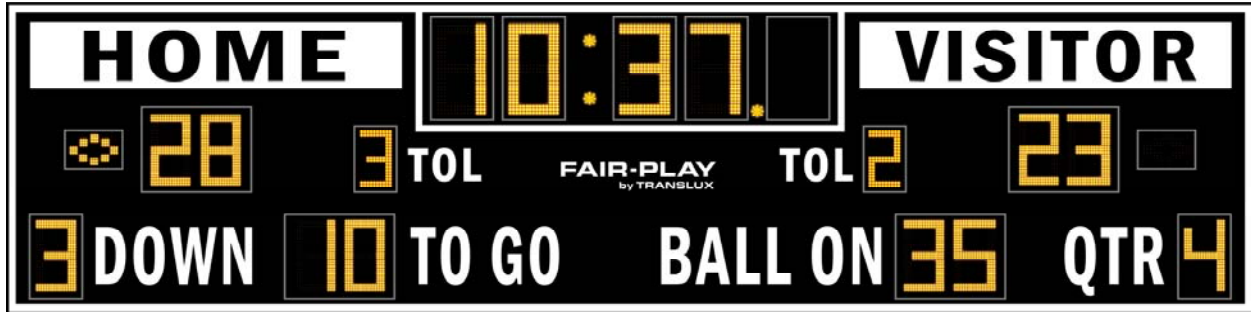

**FAIR-PLAY FOOTBALL SCOREBOARD**

**MODEL: FB-8132TK-2**

**DIMENSIONS:**

HEIGHT:	8'-0"	LENGTH:	32'-0"	DEPTH:	10"	WEIGHT:	1,100 lbs.
---------	-------	---------	--------	--------	-----	---------	------------

**STANDARD EQUIPMENT:**

- Super-bright, wide-angle amber LED's
- Factory authorized national and local sales, service and installation
- Choose from 10 durable paint colors - Free
- Choose from 15 popular vinyl trim colors - Free
- Free Help Desk Support
- Free project design renderings
- Over 75 years of sports scoring experience
- Sport specific control console inserts
- Energy efficient LED designs
- HB-800 data connection kit
- Choice of Fair-Play's scorekeeper approved score systems\*
- 4-level control console display brightness adjustment
- Changeable scoreboard game captions\*
- 5-year limited warranty
- ETL/CETL listed to UL standard
- Convenient built-in service points for easy-access
- Quality engineered water resistant aluminum construction
- Complete, safe and durable display mounting system
- 7-segment digits
- Built in lighting suppressor

**OPERATING TEMPERATURES:**

Scoreboard display: -22° to 131° Fahrenheit (-30° to 55° Celsius)

Control console: 32° to 131° Fahrenheit (0° to 55° Celsius)

**OTHER DIMENSIONS:**

CAPTIONS		DIGIT SIZES	
HOME	15" x 80"	GAME CLOCK	30"
VISITOR	15" x 93"	TEAM SCORES	24"
DOWN	18" x 49"	QTR	24"
TO GO	18" x 47"	TIMEOUTS LEFT	18"
BALL ON	18" x 73"	DOWN	24"
QTR	18" x 32"	TO GO	24"
TOL	10" x 22"	BALL ON	24"
<b>ELECTRICAL</b>			
VOLTAGE	120 VAC		
HERTZ	60		
WATTS	731		
AMPS	7		
PHASE	1		
WIRING	2-Wire + ground		
CIRCUITS REQUIRED	1		
SAFETY LISTING	ETL/CETL		