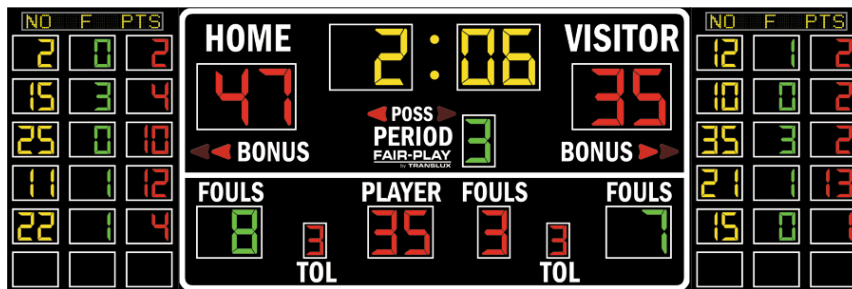

FAIR-PLAY BASKETBALL SCOREBOARD

Model: **BB-2666-4**

DIMENSIONS:

HEIGHT:	5'0"	LENGTH:	15'0"	DEPTH:	4"	WEIGHT:	265 lbs
---------	------	---------	-------	--------	----	---------	---------

STANDARD EQUIPMENT:

- Energy efficient LED designs
- Three distinct LED digit colors to visually organize critical game information
- Heavy-duty, vibrating horn (103 dB)
- Free Help Desk Support
- Free project design renderings
- Factory authorized national and local sales, service and installation
- Choose from 10 durable paint colors
- Choose from 15 popular vinyl trim colors
- Over 75 years of sports scoring experience
- Sport-specific control console inserts
- HB-800 data connection kit
- Choice of Fair-Play's scorekeeper approved control systems*
- Changeable scoreboard game captions*
- 5-year limited warranty
- ETL/CETL listed to UL standard
- Convenient built-in service points for easy-access
- Durable, corrosion resistant aluminum construction
- Complete, safe and durable display mounting system

OPERATING TEMPERATURES:

Scoreboard display: -22° to 131° Fahrenheit (-30° to 55° Celsius)

Control console: 32° to 131° Fahrenheit (0° to 55° Celsius)

OTHER DIMENSIONS:

CAPTIONS (W" x H")		DIGIT SIZES (H")	
TIME OUTS LEFT	4" x 9"	Game Clock	12"
ELEC. CAPTIONS	8 x 48 0.625" AMBER	Period	10"
HOME	6" x 18"	Personal Fouls	10"
NO	4" x 6"	Player Number	10"
F	4" x 3"	Stats Fouls	6"
VISITOR	6" x 25"	Stats Player	6"
PERIOD	4" x 17"	Stats Points	6"
PTS	4" x 8"	Stats Digs*	6"
BONUS	4" x 15"	Stats Kills*	6"
POSS	3" x 9"	Team Fouls	10"
FOULS (Personal)	4" x 14"	Team Scores	12"
FOULS (Team)	4" x 14"	Time Outs Left	6"
PLAYER	4" x 17"		
Trans-Lux/Fair-Play Logo	4.5" H		