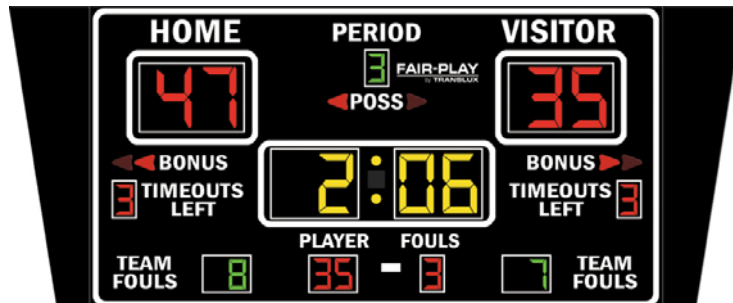

FAIR-PLAY BASKETBALL SCOREBOARD

Model: **BB-1850-4**

DIMENSIONS:

HEIGHT:	5'-0"	LENGTH:	12'-2"	DEPTH:	N/A	WEIGHT:	1226 lbs.
---------	-------	---------	--------	--------	-----	---------	-----------

STANDARD EQUIPMENT:

- Energy efficient LED designs
- Three distinct LED digit colors to visually organize critical game information
- Heavy-duty, vibrating horn (103 dB)
- Free Help Desk Support
- Free project design renderings
- Factory authorized national and local sales, service and installation
- Choose from 10 durable paint colors
- Choose from 15 popular vinyl trim colors
- Over 75 years of sports scoring experience
- Sport-specific control console inserts
- HB-800 data connection kit
- Choice of Fair-Play's scorekeeper approved control systems*
- Changeable scoreboard game captions*
- 5-year limited warranty
- ETL/CETL listed to UL standard
- Convenient built-in service points for easy-access
- Durable, corrosion resistant aluminum construction
- Complete, safe and durable display mounting system

OPERATING TEMPERATURES:

Scoreboard display: -22° to 131° Fahrenheit (-30° to 55° Celsius)

Control console: 32° to 131° Fahrenheit (0° to 55° Celsius)

OTHER DIMENSIONS:

CAPTIONS (H" x W")		DIGIT SIZES (H")	
HOME	4" x 18"	Team Scores	12"
VISITOR	4" x 23"	Game Clock	12"
PERIOD	3" x 18"	Period	6"
BONUS	3" x 12"	Personal Fouls	6"
POSS	3" x 10"	Player Number	6"
FOULS (Personal)	3" x 12"	Team Fouls	6"
PLAYER	3" x 13"	Time Outs Left	6"
TIME OUTS	3" x 21"		
LEFT (TOL)	3" x 10"		
TEAM FOULS	6" x 13"		