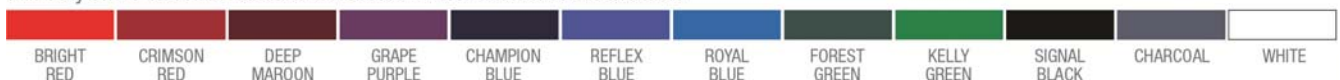

ELECTRICAL	
Voltage	120 VAC
Hertz	60
Watts	407
Amps	5
Phase	1
Wiring	2-Wire + ground
Circuits Required	1
Safety Listing	ETL/CETL

Fair-Play offers 15 FREE standard trim tape colors

Fair-Play offers 12 FREE standard scoreboard colors. Custom colors available