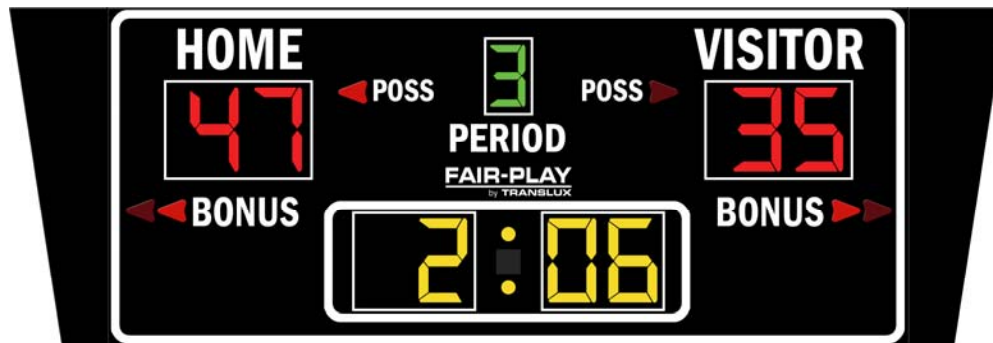

FAIR-PLAY BASKETBALL SCOREBOARD

Model: **BB-1800-4**

DIMENSIONS:

HEIGHT:	4'-0"	LENGTH:	11'-10"	DEPTH:	N/A	WEIGHT:	1000 lbs.
---------	-------	---------	---------	--------	-----	---------	-----------

STANDARD EQUIPMENT:

- Energy efficient LED designs
- Three distinct LED digit colors to visually organize critical game information
- Heavy-duty, vibrating horn (103 dB)
- Free Help Desk Support
- Free project design renderings
- Factory authorized national and local sales, service and installation
- Choose from 10 durable paint colors
- Choose from 15 popular vinyl trim colors
- Over 75 years of sports scoring experience
- Sport-specific control console inserts
- HB-800 data connection kit
- Choice of Fair-Play's scorekeeper approved control systems*
- Changeable scoreboard game captions*
- 5-year limited warranty
- ETL/CETL listed to UL standard
- Convenient built-in service points for easy-access
- Durable, corrosion resistant aluminum construction
- Complete, safe and durable display mounting system

OPERATING TEMPERATURES:

Scoreboard display: -22° to 131° Fahrenheit (-30° to 55° Celsius)

Control console: 32° to 131° Fahrenheit (0° to 55° Celsius)

OTHER DIMENSIONS:

CAPTIONS (H" x W")		DIGIT SIZES (H")	
HOME	6" x 18"	Game Clock	12"
VISITOR	6" x 25"	Team Scores	12"
PERIOD	3" x 17"	Period	10"
BONUS	4" x 15"		
POSS	3" x 9"		