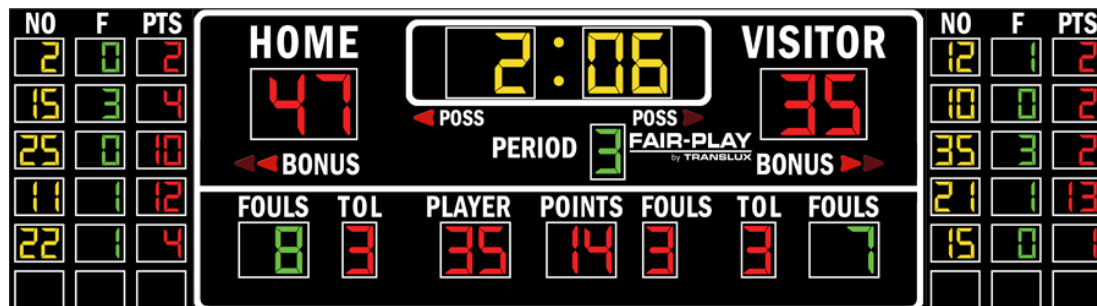

FAIR-PLAY BASKETBALL SCOREBOARD

Model: **BB-1766-4**

DIMENSIONS:

HEIGHT:	5'-0"	LENGTH:	18'-0"	DEPTH:	4"	WEIGHT:	360 lbs.
---------	-------	---------	--------	--------	----	---------	----------

STANDARD EQUIPMENT:

- Energy efficient LED designs
- Three distinct LED digit colors to visually organize critical game information
- Heavy-duty, vibrating horn (103 dB)
- Free Help Desk Support
- Free project design renderings
- Factory authorized national and local sales, service and installation
- Choose from 10 durable paint colors
- Choose from 15 popular vinyl trim colors
- Over 75 years of sports scoring experience
- Sport-specific control console inserts
- HB-800 data connection kit
- Choice of Fair-Play's scorekeeper approved control systems*
- Changeable scoreboard game captions*
- 5-year limited warranty
- ETL/CETL listed to UL standard
- Convenient built-in service points for easy-access
- Durable, corrosion resistant aluminum construction
- Complete, safe and durable display mounting system

OPERATING TEMPERATURES:

Scoreboard display: -22° to 131° Fahrenheit (-30° to 55° Celsius)

Control console: 32° to 131° Fahrenheit (0° to 55° Celsius)

OTHER DIMENSIONS:

CAPTIONS (H" x W")		DIGIT SIZES (H")	
HOME	7" x 21"	Game Clock	12"
VISITOR	7" x 29"	Period	10"
PERIOD	4" x 17"	Personal Fouls	10"
BONUS	4" x 15"	Personal Points	10"
POSS	3" x 9"	Player Number	10"
FOULS (Personal)	4" x 14"	Team Fouls	10"
FOULS (Team)	4" x 14"	Team Scores	12"
PLAYER	4" x 17"	Time Outs Left	10"
POINTS	4" x 16"	Stats Fouls	6"
TOL	4" x 10"	Stats Player	6"
NO	4" x 6"	Stats Points	6"
F	4" x 3"		
PTS	4" x 8"		