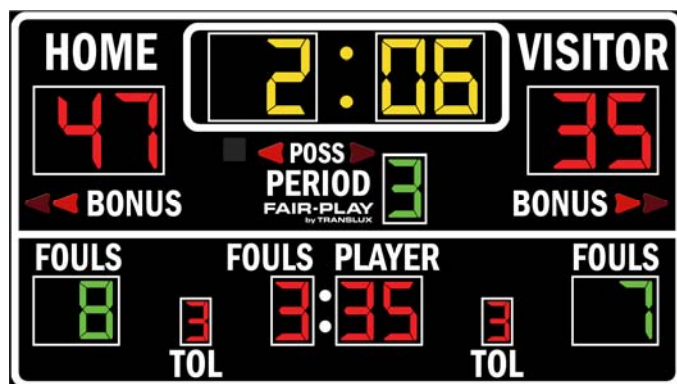

## FAIR-PLAY BASKETBALL SCOREBOARD

Model: **BB-1670-4**

### DIMENSIONS:

HEIGHT:	5'-0"	LENGTH:	9'-0"	DEPTH:	4"	WEIGHT:	101 lbs.
---------	-------	---------	-------	--------	----	---------	----------

### STANDARD EQUIPMENT:

- Energy efficient LED designs
- Three distinct LED digit colors to visually organize critical game information
- Heavy-duty, vibrating horn (103 dB)
- Free Help Desk Support
- Free project design renderings
- Factory authorized national and local sales, service and installation
- Choose from 10 durable paint colors
- Choose from 15 popular vinyl trim colors
- Over 75 years of sports scoring experience
- Sport-specific control console inserts
- HB-800 data connection kit
- Choice of Fair-Play's scorekeeper approved control systems\*
- Changeable scoreboard game captions\*
- 5-year limited warranty
- ETL/CETL listed to UL standard
- Convenient built-in service points for easy-access
- Durable, corrosion resistant aluminum construction
- Complete, safe and durable display mounting system

**OPERATING TEMPERATURES:**

Scoreboard display: -22° to 131° Fahrenheit (-30° to 55° Celsius)

Control console: 32° to 131° Fahrenheit (0° to 55° Celsius)

**OTHER DIMENSIONS:**

CAPTIONS (H" x W")		DIGIT SIZES (H")	
HOME	6" x 18"	Game Clock	12"
VISITOR	6" x 25"	Period	10"
PERIOD	4" x 17"	Personal Fouls	10"
BONUS	4" x 15"	Player Number	10"
POSS	3" x 9"	Team Fouls	10"
FOULS (Personal)	4" x 14"	Team Scores	12"
FOULS (Team)	4" x 14"	Time Outs Left	6"
PLAYER	4" x 17"		
COLON DIAMETER	1.5"		
TOL	4" x 9"		