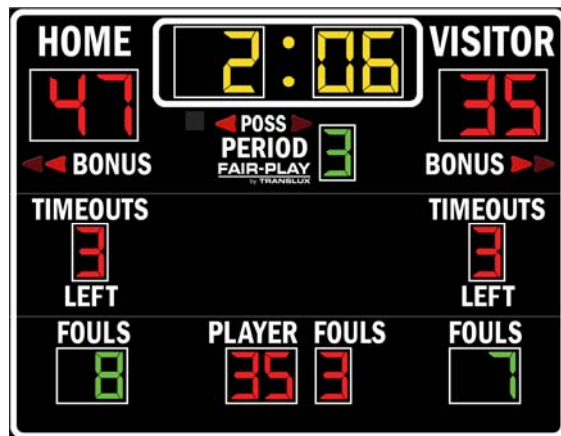

FAIR-PLAY BASKETBALL SCOREBOARD

Model: **BB-1640-4**

DIMENSIONS:

HEIGHT:	7'-0"	LENGTH:	9'-0"	DEPTH:	4"	WEIGHT:	145 lbs.
---------	-------	---------	-------	--------	----	---------	----------

STANDARD EQUIPMENT:

- Energy efficient LED designs
- Three distinct LED digit colors to visually organize critical game information
- Heavy-duty, vibrating horn (103 dB)
- Free Help Desk Support
- Free project design renderings
- Factory authorized national and local sales, service and installation
- Choose from 10 durable paint colors
- Choose from 15 popular vinyl trim colors
- Over 75 years of sports scoring experience
- Sport-specific control console inserts
- HB-800 data connection kit
- Choice of Fair-Play's scorekeeper approved control systems*
- Changeable scoreboard game captions*
- 5-year limited warranty
- ETL/CETL listed to UL standard
- Convenient built-in service points for easy-access
- Durable, corrosion resistant aluminum construction
- Complete, safe and durable display mounting system

OPERATING TEMPERATURES:

Scoreboard display: -22° to 131° Fahrenheit (-30° to 55° Celsius)

Control console: 32° to 131° Fahrenheit (0° to 55° Celsius)

OTHER DIMENSIONS:

CAPTIONS (H" x W")		DIGIT SIZES (H")	
HOME	6" x 18"	Game Clock	12"
VISITOR	6" x 25"	Period	10"
PERIOD	4" x 17"	Personal Fouls	10"
BONUS	4" x 15"	Player Number	10"
POSS	3" x 9"	Team Fouls	10"
FOULS (Personal)	4" x 14"	Team Scores	12"
FOULS (Team)	4" x 14"	Time Outs Left	10"
PLAYER	4" x 17"		
TIME OUTS	4" x 23"		
LEFT (TOL)	4" x 11"		