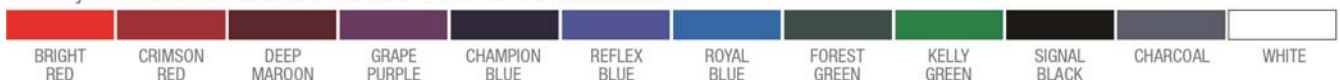

ELECTRICAL	
Voltage	120 VAC
Hertz	60
Watts	342
Amps	4
Phase	1
Wiring	2-Wire + ground
Circuits Required	1
Safety Listing	ETL/CETL

Fair-Play offers 15 FREE standard trim tape colors

Fair-Play offers 12 FREE standard scoreboard colors. Custom colors available