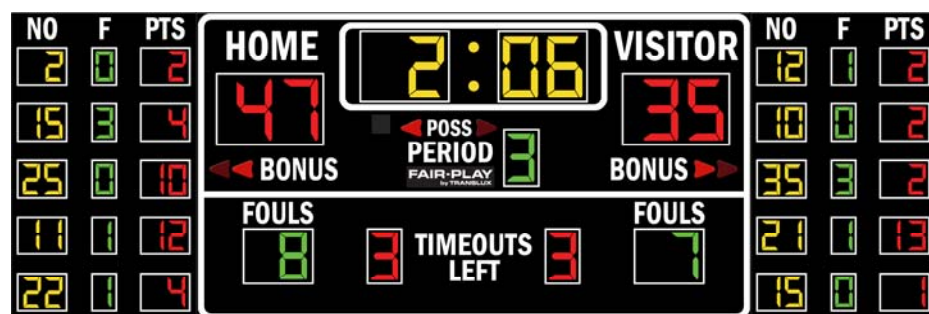

FAIR-PLAY BASKETBALL SCOREBOARD

Model: **BB-1635-4**

DIMENSIONS:

HEIGHT:	5'-0"	LENGTH:	15'-0"	DEPTH:	4"	WEIGHT:	227 lbs.
---------	-------	---------	--------	--------	----	---------	----------

STANDARD EQUIPMENT:

- Energy efficient LED designs
- Three distinct LED digit colors to visually organize critical game information
- Heavy-duty, vibrating horn (103 dB)
- Free Help Desk Support
- Free project design renderings
- Factory authorized national and local sales, service and installation
- Choose from 10 durable paint colors
- Choose from 15 popular vinyl trim colors
- Over 75 years of sports scoring experience
- Sport-specific control console inserts
- HB-800 data connection kit
- Choice of Fair-Play's scorekeeper approved control systems*
- Changeable scoreboard game captions*
- 5-year limited warranty
- ETL/CETL listed to UL standard
- Convenient built-in service points for easy-access
- Durable, corrosion resistant aluminum construction
- Complete, safe and durable display mounting system

OPERATING TEMPERATURES:

Scoreboard display: -22° to 131° Fahrenheit (-30° to 55° Celsius)

Control console: 32° to 131° Fahrenheit (0° to 55° Celsius)

OTHER DIMENSIONS:

CAPTIONS (H" x W")		DIGIT SIZES (H")	
HOME	6" x 18"	Game Clock	12"
VISITOR	6" x 25"	Period	10"
PERIOD	4" x 16"	Stats Digs	6"
BONUS	4" x 15"	Stats Fouls	6"
POSS	3" x 9"	Stats Kills	6"
FOULS (Team)	4" x 14"	Stats Player	6"
TIME OUTS	4" x 23"	Stats Points	6"
LEFT (TOL)	4" x 11"	Team Fouls	10"
NO	4" x 6"	Team Scores	12"
F	4" x 2"	Time Outs Left	10"
PTS	4" x 8"		