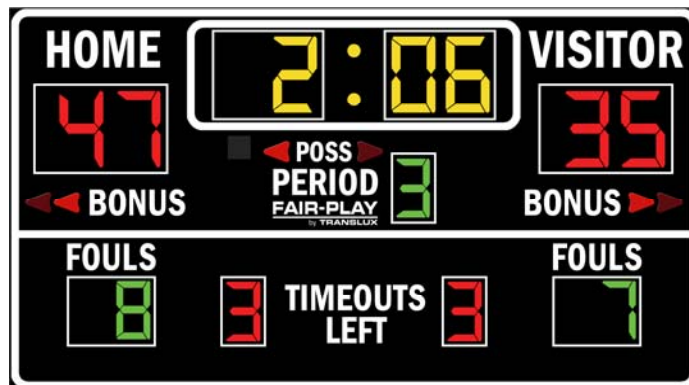

FAIR-PLAY BASKETBALL SCOREBOARD

Model: **BB-1630-4**

DIMENSIONS:

HEIGHT:	5'-0"	LENGTH:	9'-0"	DEPTH:	4"	WEIGHT:	101 lbs.
---------	-------	---------	-------	--------	----	---------	----------

STANDARD EQUIPMENT:

- Energy efficient LED designs
- Three distinct LED digit colors to visually organize critical game information
- Heavy-duty, vibrating horn (103 dB)
- Free Help Desk Support
- Free project design renderings
- Factory authorized national and local sales, service and installation
- Choose from 10 durable paint colors
- Choose from 15 popular vinyl trim colors
- Over 75 years of sports scoring experience
- Sport-specific control console inserts
- HB-800 data connection kit
- Choice of Fair-Play's scorekeeper approved control systems*
- Changeable scoreboard game captions*
- 5-year limited warranty
- ETL/CETL listed to UL standard
- Convenient built-in service points for easy-access
- Durable, corrosion resistant aluminum construction
- Complete, safe and durable display mounting system

OPERATING TEMPERATURES:

Scoreboard display: -22° to 131° Fahrenheit (-30° to 55° Celsius)

Control console: 32° to 131° Fahrenheit (0° to 55° Celsius)

OTHER DIMENSIONS:

CAPTIONS (H" x W")		DIGIT SIZES (H")	
HOME	6" x 18"	Game Clock	12"
VISITOR	6" x 25"	Period	10"
PERIOD	4" x 16"	Team Fouls	10"
BONUS	4" x 15"	Team Scores	12"
POSS	3" x 9"	Time Outs Left	10"
FOULS (Team)	4" x 14"		
TIME OUTS	4" x 2"		
LEFT (TOL)	4" x 11"		