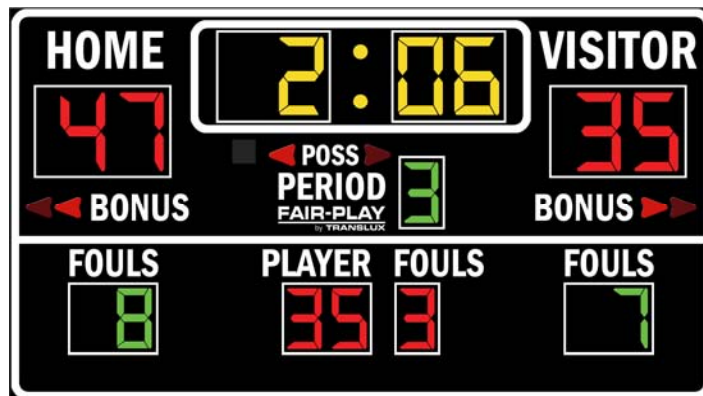

## FAIR-PLAY BASKETBALL SCOREBOARD

Model: **BB-1620-4**

### DIMENSIONS:

HEIGHT:	5'-0"	LENGTH:	9'-0"	DEPTH:	4"	WEIGHT:	101 lbs.
---------	-------	---------	-------	--------	----	---------	----------

### STANDARD EQUIPMENT:

- Energy efficient LED designs
- Three distinct LED digit colors to visually organize critical game information
- Heavy-duty, vibrating horn (103 dB)
- Free Help Desk Support
- Free project design renderings
- Factory authorized national and local sales, service and installation
- Choose from 10 durable paint colors
- Choose from 15 popular vinyl trim colors
- Over 75 years of sports scoring experience
- Sport-specific control console inserts
- HB-800 data connection kit
- Choice of Fair-Play's scorekeeper approved control systems\*
- Changeable scoreboard game captions\*
- 5-year limited warranty
- ETL/CETL listed to UL standard
- Convenient built-in service points for easy-access
- Durable, corrosion resistant aluminum construction
- Complete, safe and durable display mounting system

**OPERATING TEMPERATURES:**

Scoreboard display: -22° to 131° Fahrenheit (-30° to 55° Celsius)

Control console: 32° to 131° Fahrenheit (0° to 55° Celsius)

**OTHER DIMENSIONS:**

CAPTIONS (H X W")		DIGIT SIZES (H")	
HOME	6" x 18"	Game Clock	12"
VISITOR	6" x 25"	Period	10"
PERIOD	4" x 16"	Personal Fouls	10"
BONUS	4" x 15"	Player Number	10"
POSS	3" x 9"	Team Fouls	10"
FOULS (Personal)	4" x 14"	Team Scores	12"
FOULS (Team)	4" x 14"		
PLAYER	4" x 17"		