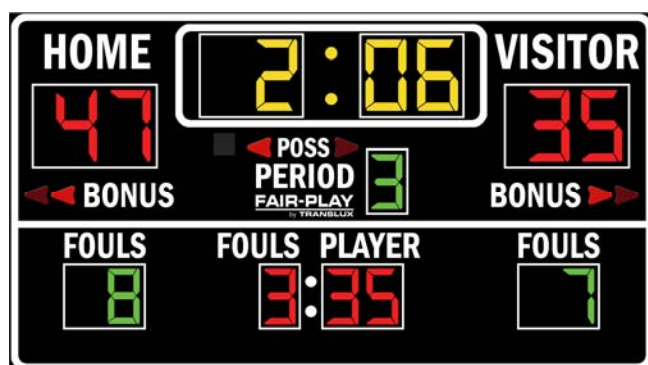

FAIR-PLAY BASKETBALL SCOREBOARD

Model: **BB-1610-4**

DIMENSIONS:

HEIGHT:	5'-0"	LENGTH:	9'-0"	DEPTH:	4"	WEIGHT:	101 lbs.
---------	-------	---------	-------	--------	----	---------	----------

STANDARD EQUIPMENT:

- Energy efficient LED designs
- Three distinct LED digit colors to visually organize critical game information
- Heavy-duty, vibrating horn (103 dB)
- Free Help Desk Support
- Free project design renderings
- Factory authorized national and local sales, service and installation
- Choose from 10 durable paint colors
- Choose from 15 popular vinyl trim colors
- Over 75 years of sports scoring experience
- Sport-specific control console inserts
- HB-800 data connection kit
- Choice of Fair-Play's scorekeeper approved control systems*
- Changeable scoreboard game captions*
- 5-year limited warranty
- ETL/CETL listed to UL standard
- Convenient built-in service points for easy-access
- Durable, corrosion resistant aluminum construction
- Complete, safe and durable display mounting system

OPERATING TEMPERATURES:

Scoreboard display: -22° to 131° Fahrenheit (-30° to 55° Celsius)

Control console: 32° to 131° Fahrenheit (0° to 55° Celsius)

OTHER DIMENSIONS:

CAPTIONS (H" x W")		DIGIT SIZES (H")	
HOME	6" x 18"	Game Clock	12"
VISITOR	6" x 25"	Period	10"
PERIOD	4" x 16"	Personal Fouls	10"
BONUS	4" x 15"	Player Number	10"
POSS	3" x 9"	Team Fouls	10"
FOULS (Personal)	4" x 14"	Team Scores	12"
FOULS (Team)	4" x 14"		
PLAYER	4" x 17"		
COLON DIAMETER	1.5"		