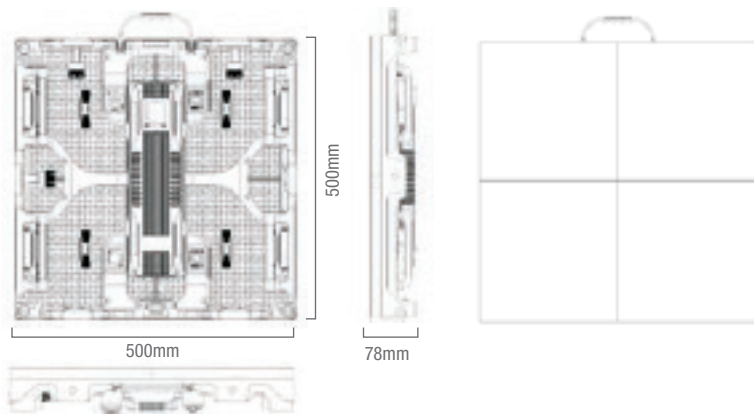

EXPLORER SERIES

Indoor Series: P2.84, P3.91, P4.8 • Outdoor Series: P3.91, P4.8, P6.25, P7.8